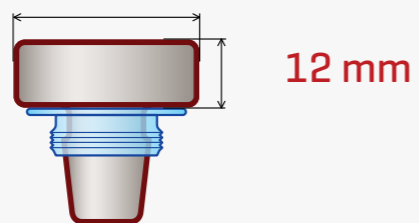

VINOLOK - AVAILABLE SIZES

Vinolok 17.5

NEW GENERATION

Vinolok 18.2

Vinolok 18.5

NEW GENERATION

Low Top

29.3 ± 0.3 mm

29.3 ± 0.3 mm

29.3 ± 0.3 mm

High Top

27.5 ± 0.3 mm

29.3 ± 0.3 mm

29.3 ± 0.3 mm

Standard
bottleneck

17.5 mm
[± 0.5 mm]

Specific
bottleneck

with the
opening lobe

18.2 mm
[± 0.3 mm]

Specific
bottleneck

without the
opening lobe

18.2 mm
[± 0.3 mm]

Standard
bottleneck

18.5 mm
[± 0.5 mm]