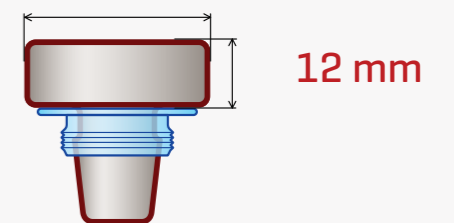

VINOLOK - AVAILABLE SIZES

Vinolok 17.5

NEW GENERATION

Vinolok 18.2

Vinolok 18.5

NEW GENERATION

Low Top

29.3 ± 0.3 mm

29.3 ± 0.3 mm

29.3 ± 0.3 mm

High Top

27.5 ± 0.3 mm

29.3 ± 0.3 mm

29.3 ± 0.3 mm

Standard
bottleneck

17.5 mm
[± 0.5 mm]

Specific
bottleneck

with the
opening lobe

18.2 mm
[± 0.3 mm]

Specific
bottleneck

without the
opening lobe

18.2 mm
[± 0.3 mm]

Standard
bottleneck

18.5 mm
[± 0.5 mm]