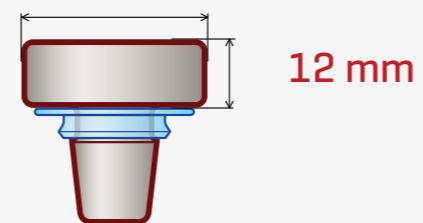

VINOLOK - AVAILABLE SIZES

Vinolok 17.5

NEW GENERATION

Vinolok 18.2

Vinolok 18.5

NEW GENERATION

Low Top

29.3 ± 0.3 mm

29.3 ± 0.3 mm

29.3 ± 0.3 mm

High Top

27.5 ± 0.3 mm

29.3 ± 0.3 mm

29.3 ± 0.3 mm

Standard
bottleneck

17.5 mm
[± 0.5 mm]

Specific
bottleneck

with the
opening lobe

18.2 mm
[± 0.3 mm]

Specific
bottleneck

without the
opening lobe

18.2 mm
[± 0.3 mm]

Standard
bottleneck

18.5 mm
[± 0.5 mm]