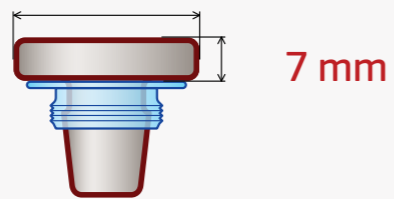

VINOLOK - AVAILABLE SIZES

Vinolok 17.5

NEW GENERATION

Vinolok 18.2

Vinolok 18.5

NEW GENERATION

Low Top

29.3 ± 0.3 mm

29.3 ± 0.3 mm

29.3 ± 0.3 mm

High Top

27.5 ± 0.3 mm

29.3 ± 0.3 mm

29.3 ± 0.3 mm

Standard
bottleneck

17.5 mm
[± 0.5 mm]

Specific
bottleneck

with the
opening lobe

18.2 mm
[± 0.3 mm]

Specific
bottleneck

without the
opening lobe

18.2 mm
[± 0.3 mm]

Standard
bottleneck

18.5 mm
[± 0.5 mm]