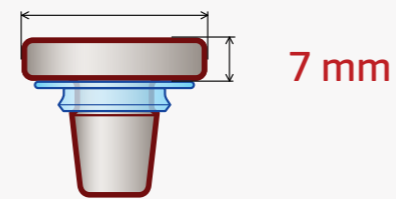

VINOLOK - AVAILABLE SIZES

Vinolok 17.5

NEW GENERATION

Vinolok 18.2

Vinolok 18.5

NEW GENERATION

Low Top

29.3 ± 0.3 mm

29.3 ± 0.3 mm

29.3 ± 0.3 mm

High Top

27.5 ± 0.3 mm

29.3 ± 0.3 mm

29.3 ± 0.3 mm

Standard
bottleneck

17.5 mm
[± 0.5 mm]

Specific
bottleneck

with the
opening lobe

18.2 mm
[± 0.3 mm]

Specific
bottleneck

without the
opening lobe

18.2 mm
[± 0.3 mm]

Standard
bottleneck

18.5 mm
[± 0.5 mm]