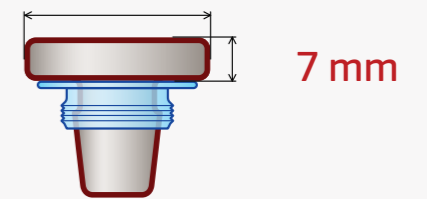

VINOLOK - AVAILABLE SIZES

Vinolok 17.5

NEW GENERATION

Vinolok 18.2

Vinolok 18.5

NEW GENERATION

Low Top

29.3 ± 0.3 mm

29.3 ± 0.3 mm

29.3 ± 0.3 mm

High Top

27.5 ± 0.3 mm

29.3 ± 0.3 mm

29.3 ± 0.3 mm

Standard
bottleneck

17.5 mm
[± 0.5 mm]

Specific
bottleneck

with the
opening lobe

18.2 mm
[± 0.3 mm]

Specific
bottleneck

without the
opening lobe

18.2 mm
[± 0.3 mm]

Standard
bottleneck

18.5 mm
[± 0.5 mm]